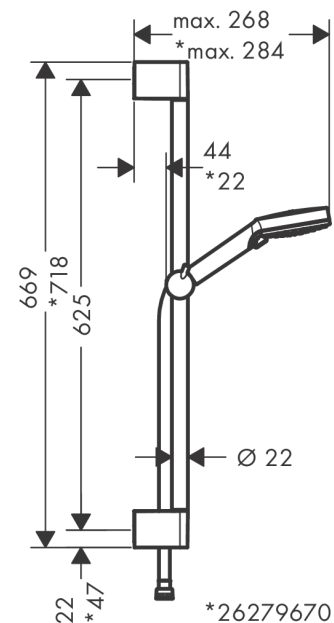

Vernis Blend

Shower set Vario EcoSmart with shower bar Crometta 65 cm

Surfaces: **Chrome** Article Number: **26279000**

Description

product features

- consists of: hand shower, shower bar, shower hose, slider
- shower head size: 100 mm
- spray type: Rain, IntenseRain
- spray type adjustment by turning spray disc
- maximum flow rate at 3 bar: 9,7 l/min
- minimum flow pressure: 1 bar
- wall supports of plastic
- stand pipe length: 669 mm
- shower bar diameter: 22 mm
- profile stand pipe: round
- drilling distance 625 mm

Technology

Product image

Scale drawing

Flowchart

The consumption was measured in combination with the appropriate fittings (thermostat/mixer/in-wall valve) to reflect actual application in practice.